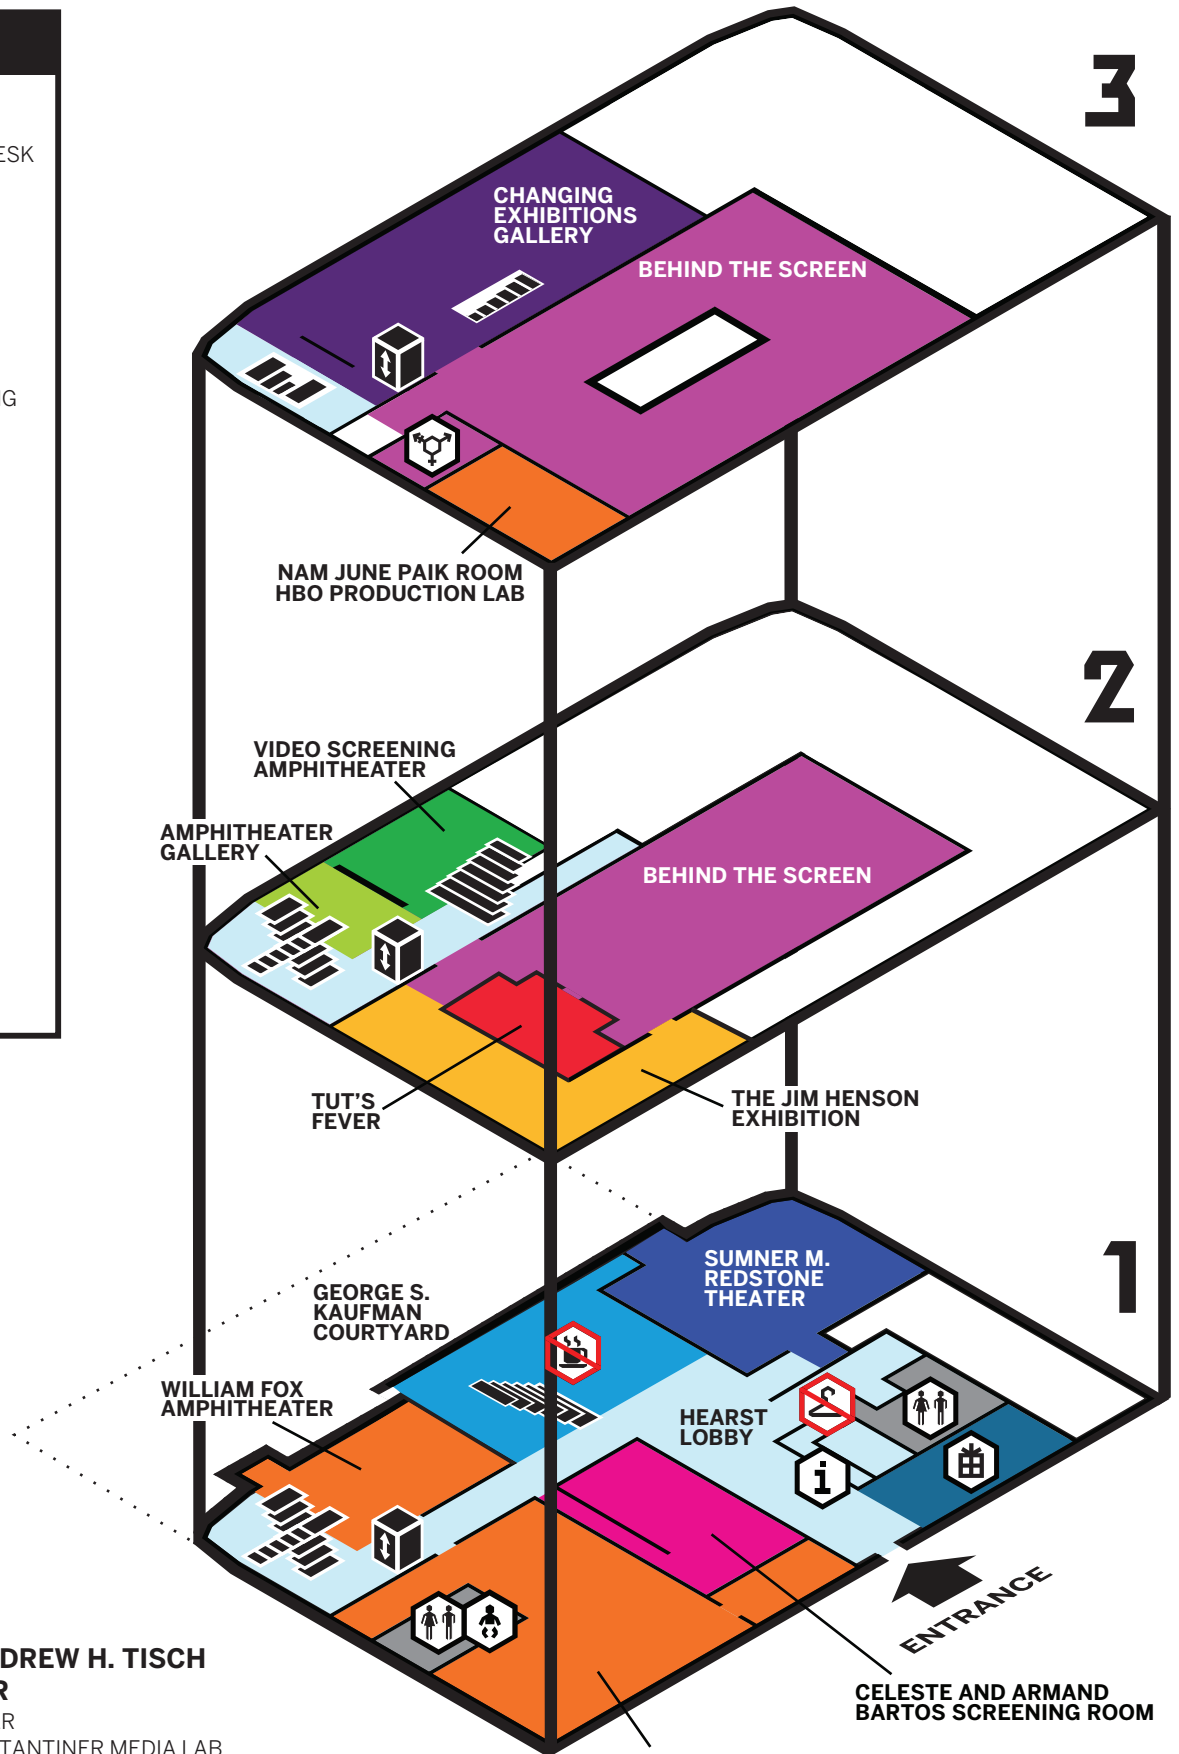

KEY

-  ADMISSIONS/
INFORMATION DESK
-  INCLUSIVE
RESTROOMS
-  RESTROOMS
-  INFANT-CHANGING
AREA
-  COAT CHECK
-  MOVING IMAGE
CAFÉ
-  MOVING IMAGE
STORE
-  ELEVATOR
-  STAIRS
-  TEMPORARILY
CLOSED

**THE ANN R. AND ANDREW H. TISCH
EDUCATION CENTER**

WILLIAM FOX AMPHITHEATER
LEON AND MICHAELA CONSTANTINER MEDIA LAB
BURTON LAWRENCE LONDON MEDIA LAB
NAM JUNE PAIK ROOM / HBO PRODUCTION LAB

LEON AND MICHAELA CONSTANTINER MEDIA LAB
BURTON LAWRENCE LONDON MEDIA LAB